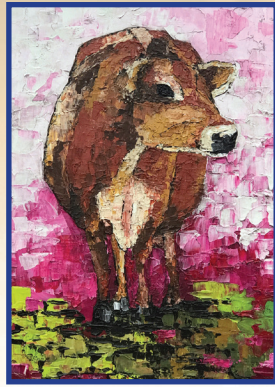

Your Highness

Live 4A and 4B

Thais Cassel: Buyers Choice of Two Original Acrylic on Canvas prints. Summer Memories and Your Highness

Buyer, you take your pick of 4A or 4B. Both prints are 3 ft by 2 ft. These paintings have been very popular with Jersey breeders in this research auction!

Donated by Dr. Duane and Roslyn Norman, Maryland

Artist's website: <https://sites.google.com/view/thaiscasselstudio/home>