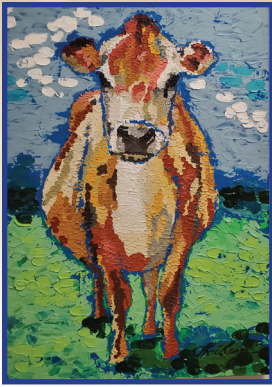

Summer Memories