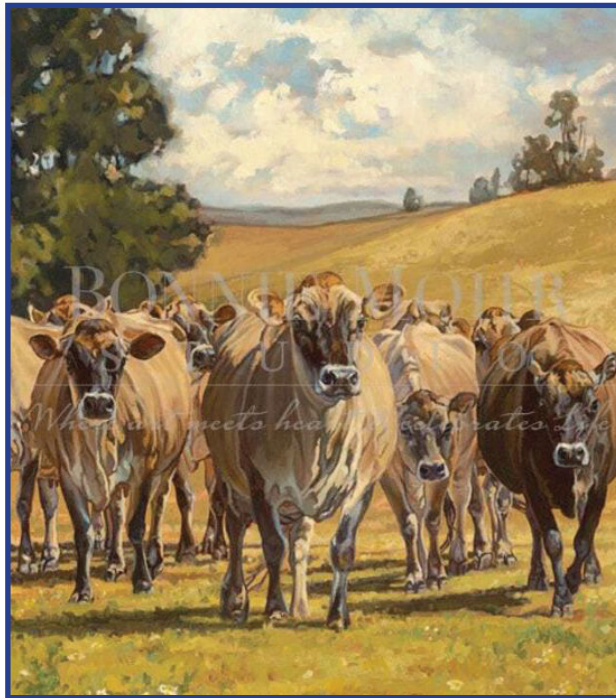

For the Iowa Meeting Fund

Live 18
Creation of the Cow — Jersey

An unframed Litho Print measuring 12 x 16 inches will sell of this Bonnie Mohr print. All proceeds will go to the Annual Meeting fund for Iowa to help with convention costs.

Donated by Bonnie Mohr to the Iowa Jersey Cattle Club