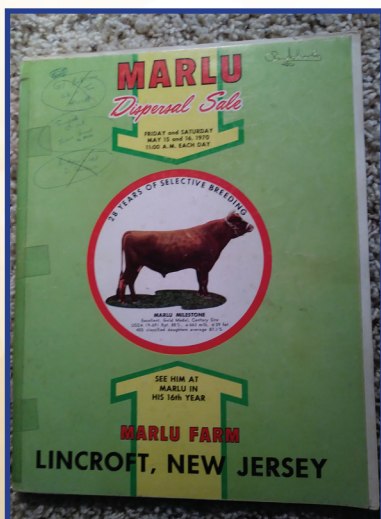

Live 13

Marlu Dispersal Catalog

Complete with notes from Ray and with a buyers list from the sale as well.

Donated by Ray and Margaret Schooley, Missouri